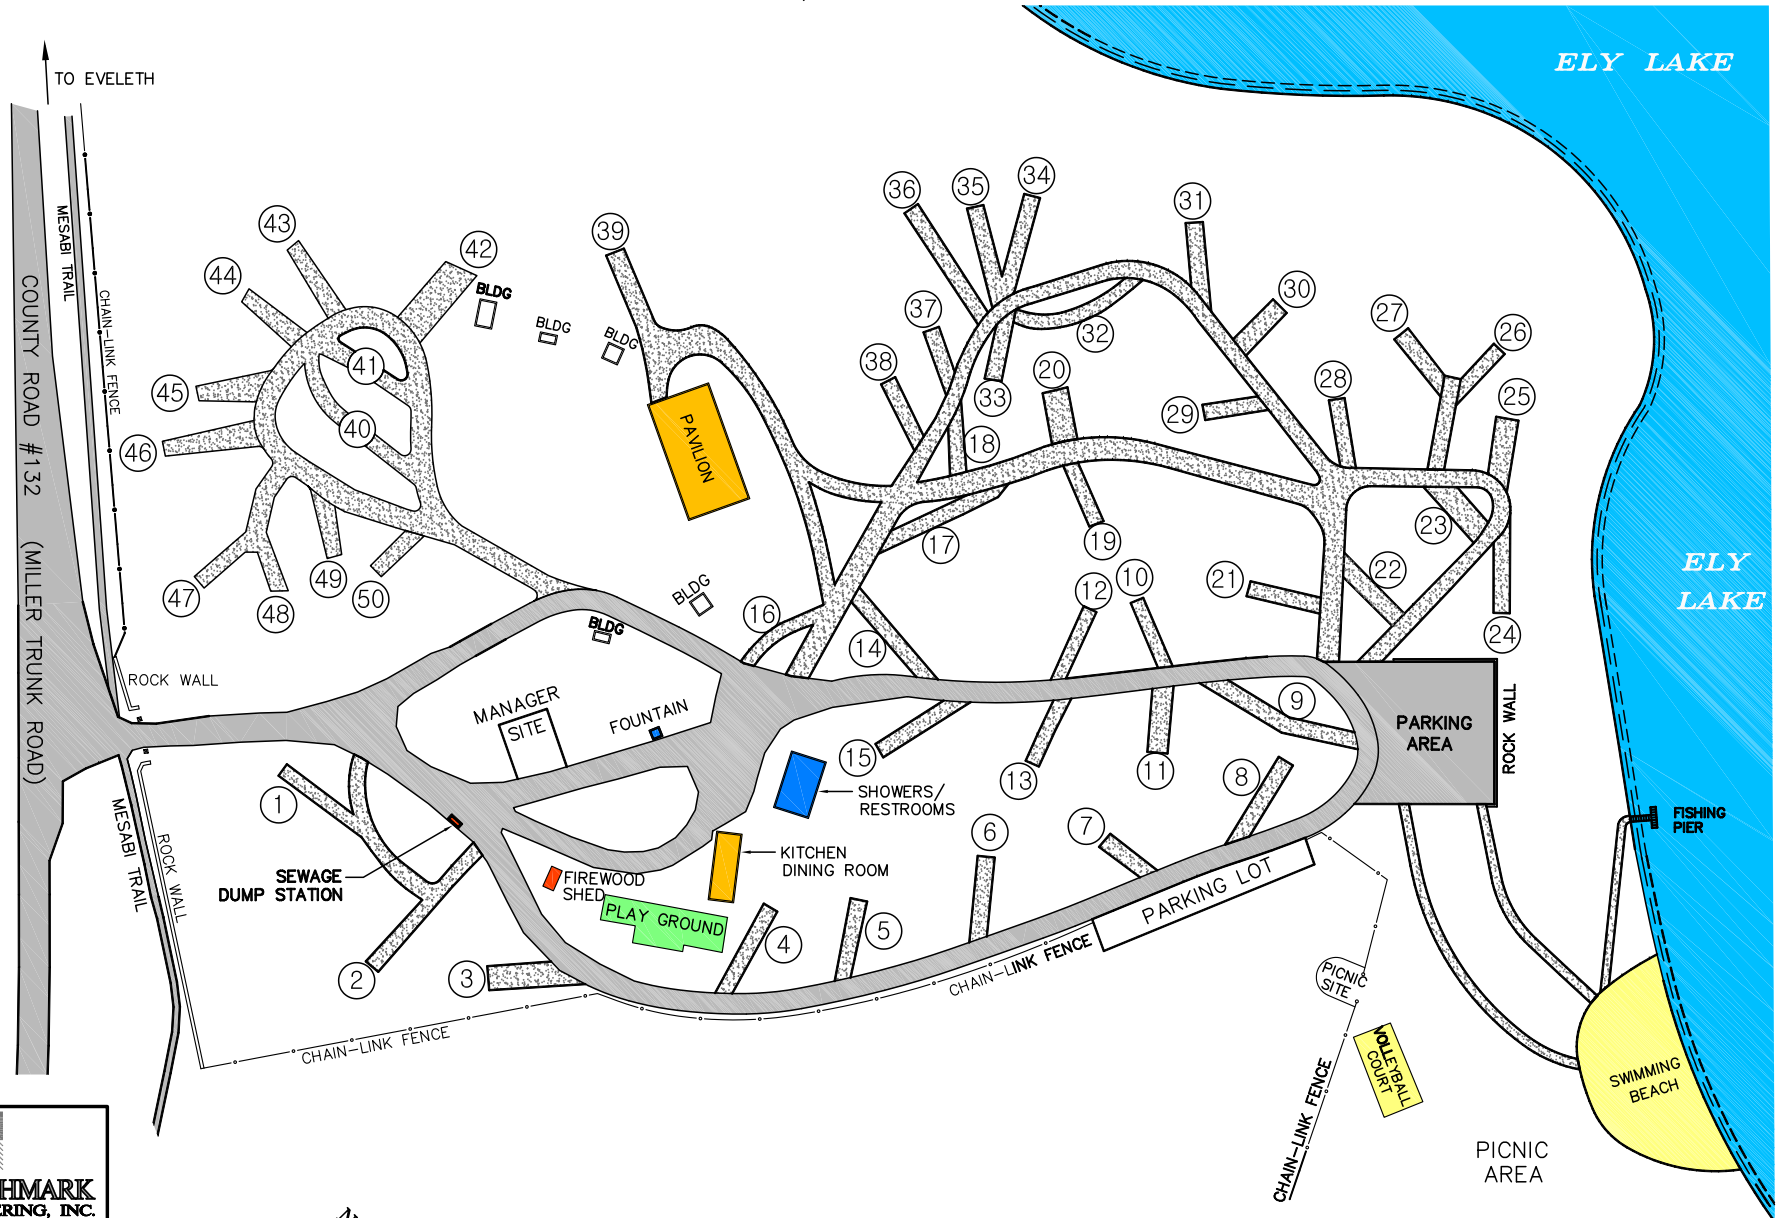

VETERAN'S PARK CAMPGROUNDS EVELETH, MINNESOTA

**BENCHMARK
ENGINEERING, INC.**
8678 Main Street
P.O. Box 261
Mountain Iron, MN 55768
Phone: 218-735-8914
Fax: 218-735-8923
E-Mail: info@bm-eng.com
Website: www.bm-eng.com