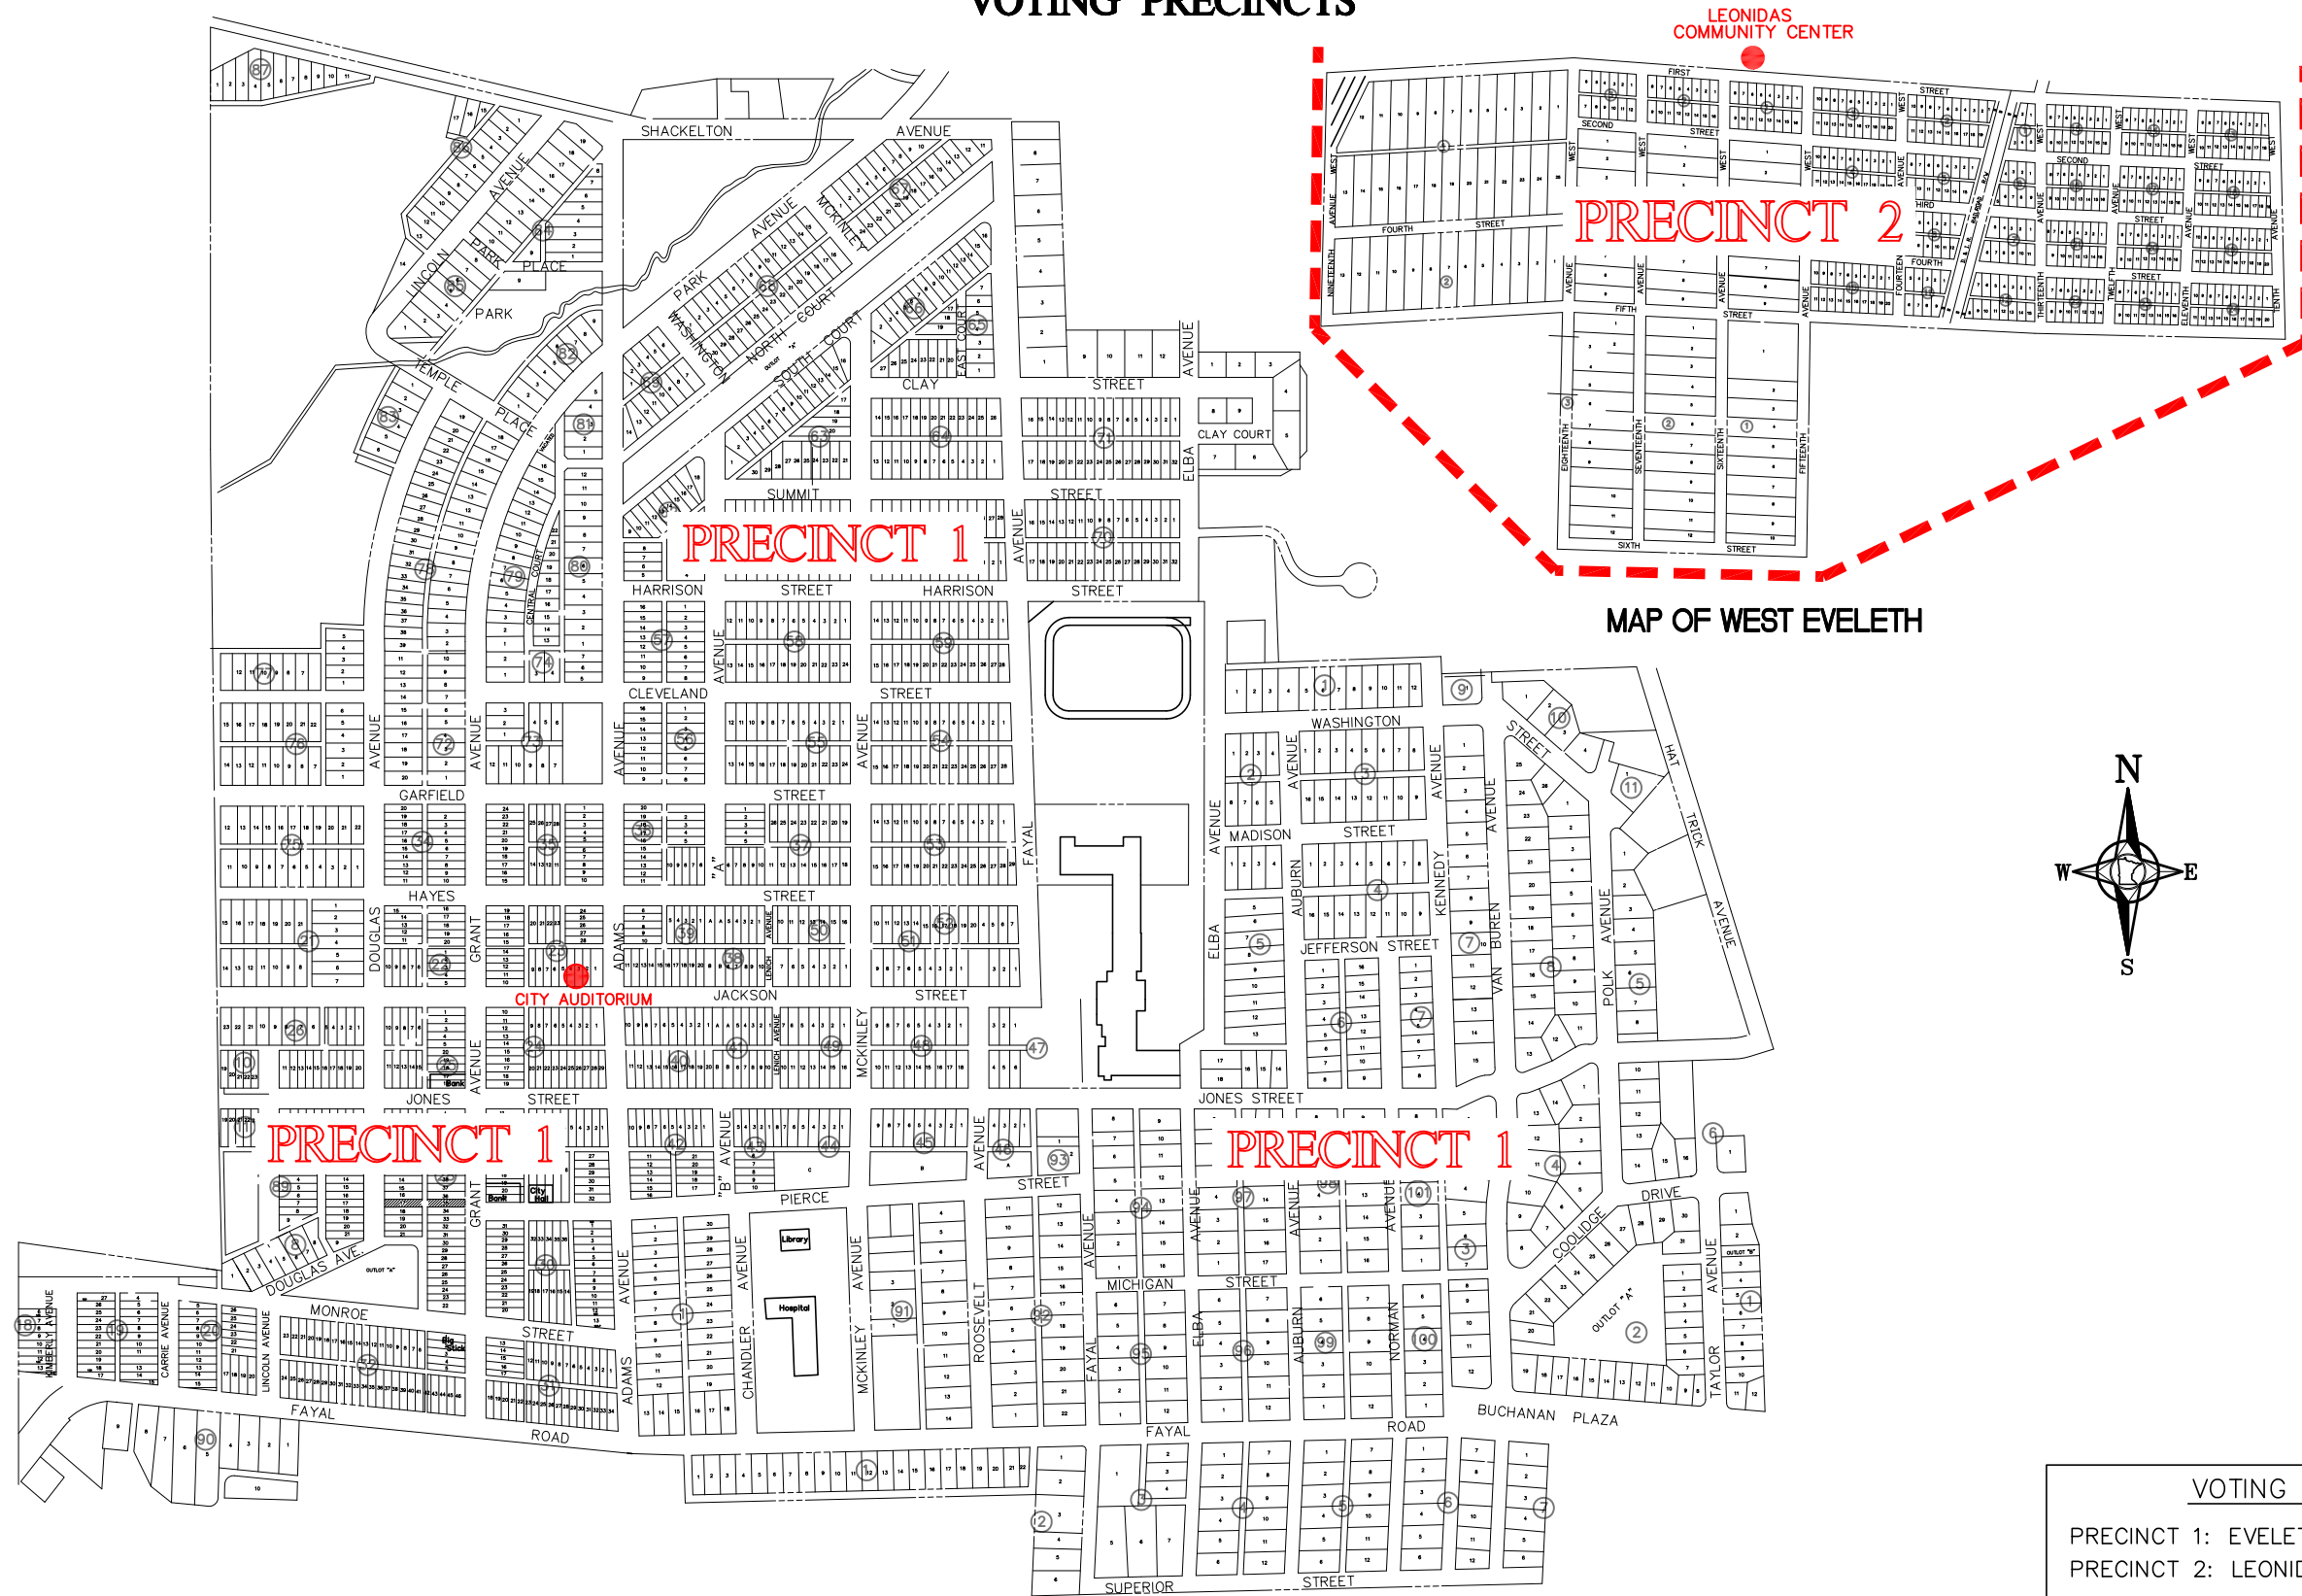

# CITY OF EVELETH, MINNESOTA

## VOTING PRECINCTS

MAP OF WEST EVELETH

MAP OF THE CITY OF EVELETH

VOTING LOCATIONS	
PRECINCT 1:	EVELETH CITY AUDITORIUM
PRECINCT 2:	LEONIDAS COMMUNITY CENTER